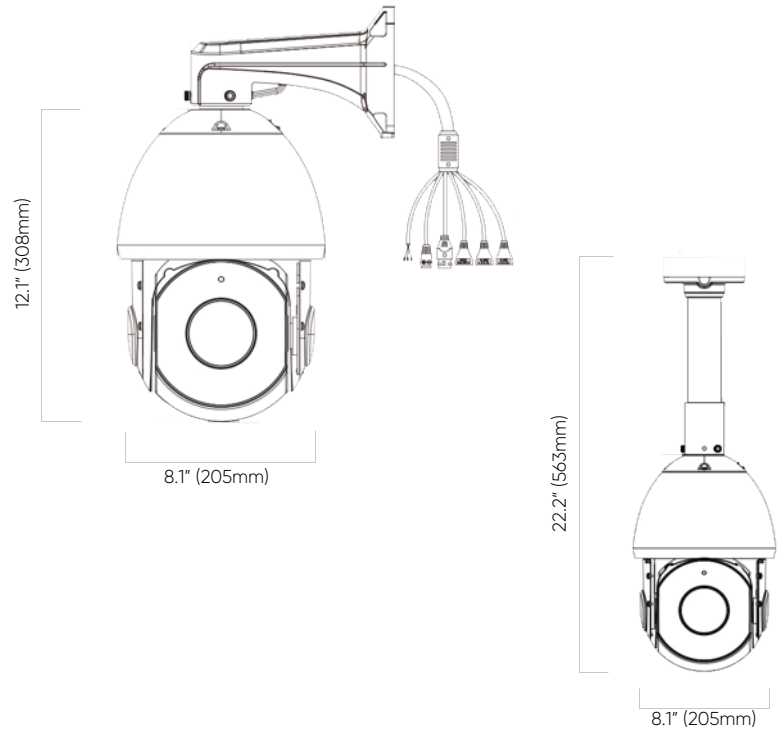

**AVC-NPTZ51X23L-F**  
**5MP FULL-SIZE PTZ DOME NETWORK CAMERA**

**5MP FULL-SIZE PTZ DOME NETWORK CAMERA**

5MP PTZ DOME NETWORK CAMERA WITH INFINITE-STAR™ FEATURES

The AVYCON AVC-NPTZ51X23L-F camera is a 5MP 23X PTZ Dome Network Camera using InfiniteStar™ technology, with an ultra-low 0.005 lux sensitivity, providing crisp color images of the environment even at night. This camera supports True Day and Night mode, PoE, and up to 656ft. of Smart IR Illumination. The camera also features Alarm Input/Output connections, Audio Input/Output, a microSD slot (256GB max capacity), and is ONVIF Profile S,G and T Compliant. Optional accessories for this camera include Junction Box, Wall, Ceiling, Pole and Corner Mounts.

**FUNCTIONS**

- 5MP (2592 × 1944) @ 30fps / 1080P @ 60fps
- Max. resolution: 2592 x 1944
- Supports Smart H.265/H.264 encoding
- True Day & Night ICR with InfiniteStar™ Technology
- Up to 0.005Lux Sensitivity with InfiniteStar™ Technology
- Up to 656ft. IR Illumination
- IR Anti-reflection Design
- 23X Optical Zoom
- 3D DNR, True WDR, HLC, BLC and ROI encoding
- 360° Endless Pan
- Supports PTZ Auto Tracking
- 1 channel Audio input; 1 channel Audio output
- 2 channel Alarm input; 2 channel Alarm output
- Built-in micro SD card slot (max. 256 GB)
- AC 24V (3A) / PoE+ (802.3at, 25.5W Max)
- IP66 Ingress Protection
- Supports remote access with Windows, macOS, iOS and Android
- Operating Temperature: -40°F - 140°F, less than 90% RH

**DIMENSIONS**

Unit : inch (mm)

**OPTIONAL ACCESSORIES**

AVM-P-DDMTS-A1

AVM-P-PMT-A1

AVM-P-CMT-A1

AVM-P-PWMTL-A1  
(Included)

AVM-P-PCMTL-A1